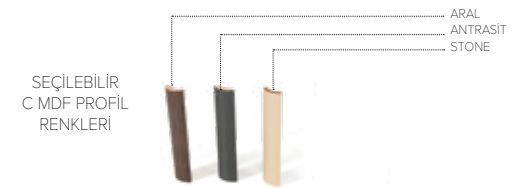

konfull
office furniture

executive
MAGIC

executive
MAGIC

	Genişlik / L العرض (cm)	Derinlik / D العمق (cm)	Yükseklik / H الارتفاع (cm)
MASA / DESK	240	180	75
SEHPA / COFFE TABLE	90	50	45
DOLAP / CABINET	220	40	90