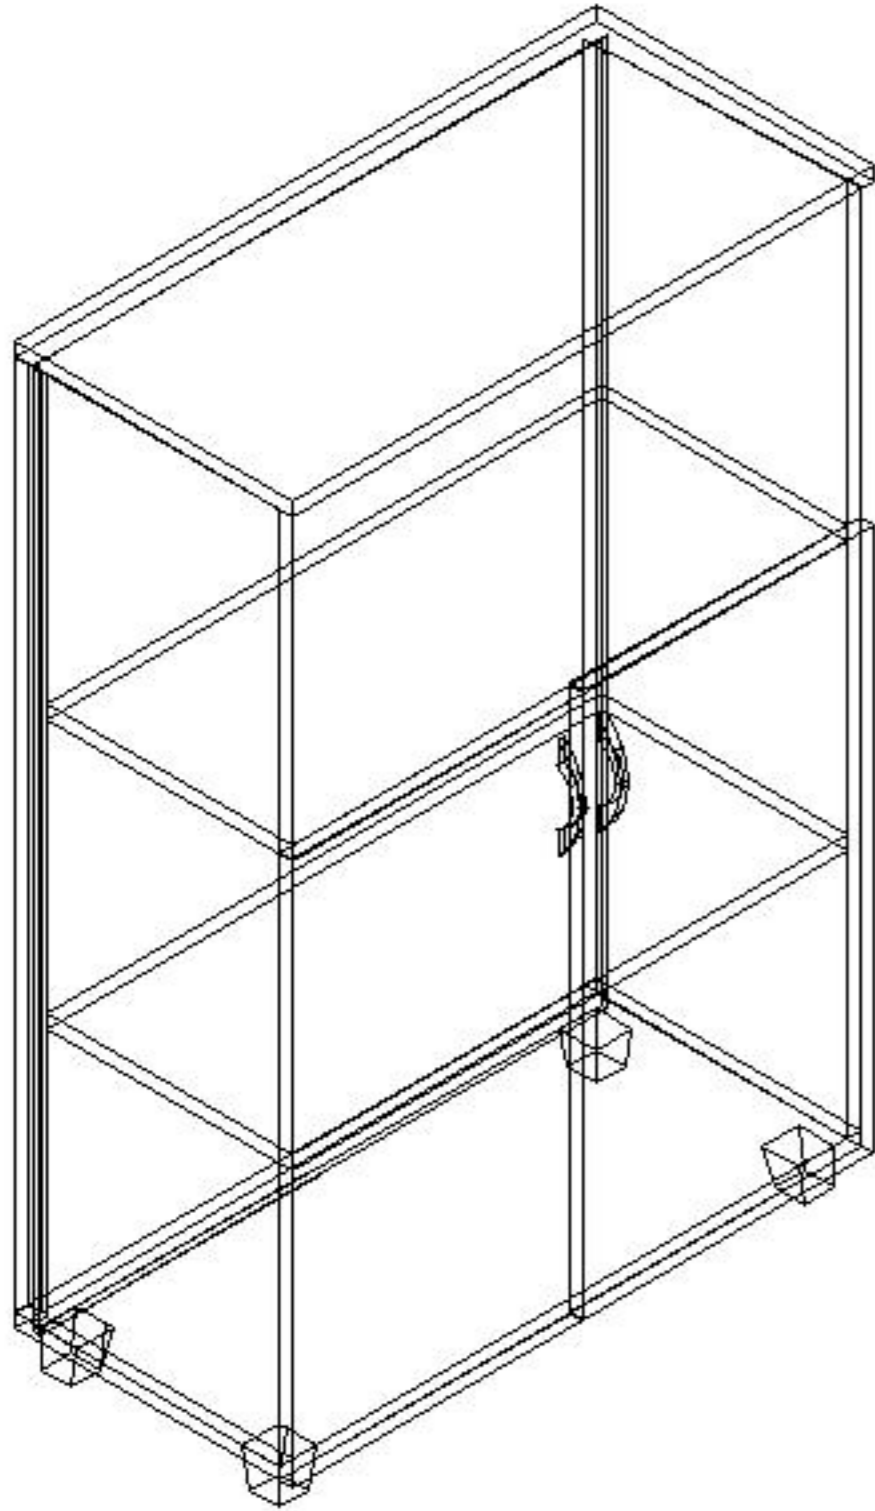

MOUNTING DIAGRAM

OVERALL PICTURE

FIRST PHASE

THIRD PHASE

SECOND PHASE

FOURTH PHASE

konfull
office furniture

PRODUCT CODE

DLP 800-121

Prepared by

DESCRIPTION

L:80 W:40 H:120

120 cm melamine cabine with half door

Designer: Kadir RENKLİBAY