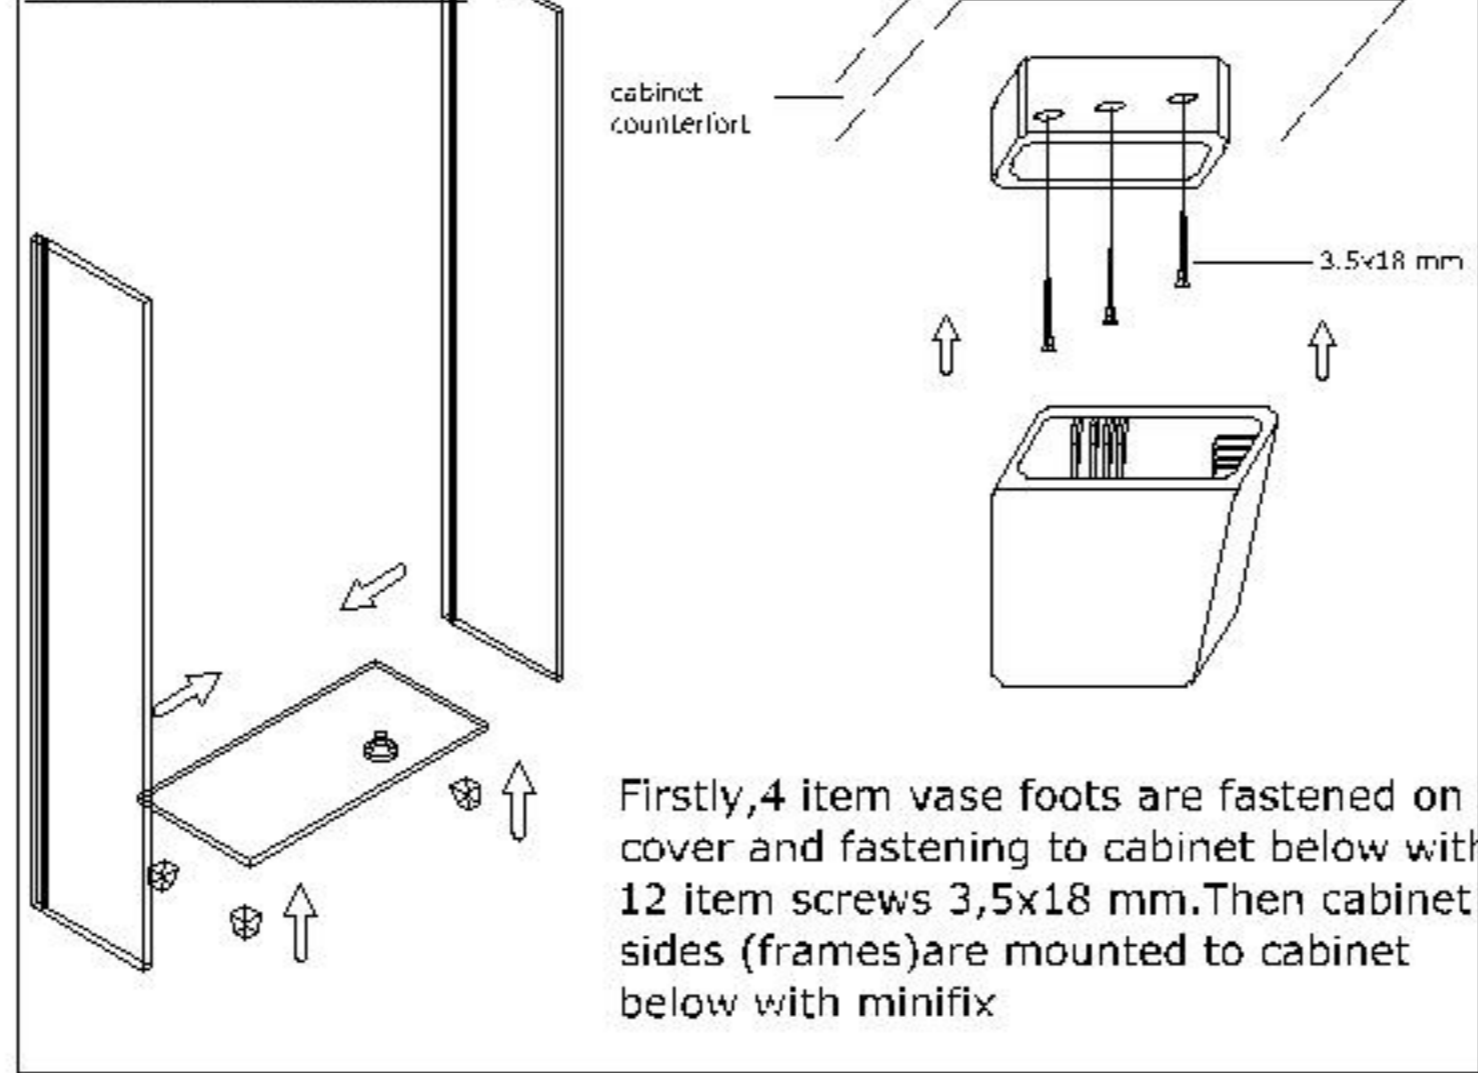

MOUNTING DIAGRAM

OVERALL PICTURE

FIRST PHASE

THIRD PHASE

SECOND PHASE

FOURTH PHASE

konfull
office furniture

PRODUCT CODE

DLP 800-121

Prepared by

DESCRIPTION

L:80 W:40 H:120

120 cm melamine cabine with half door

Designer: Kadir RENKLİBAY