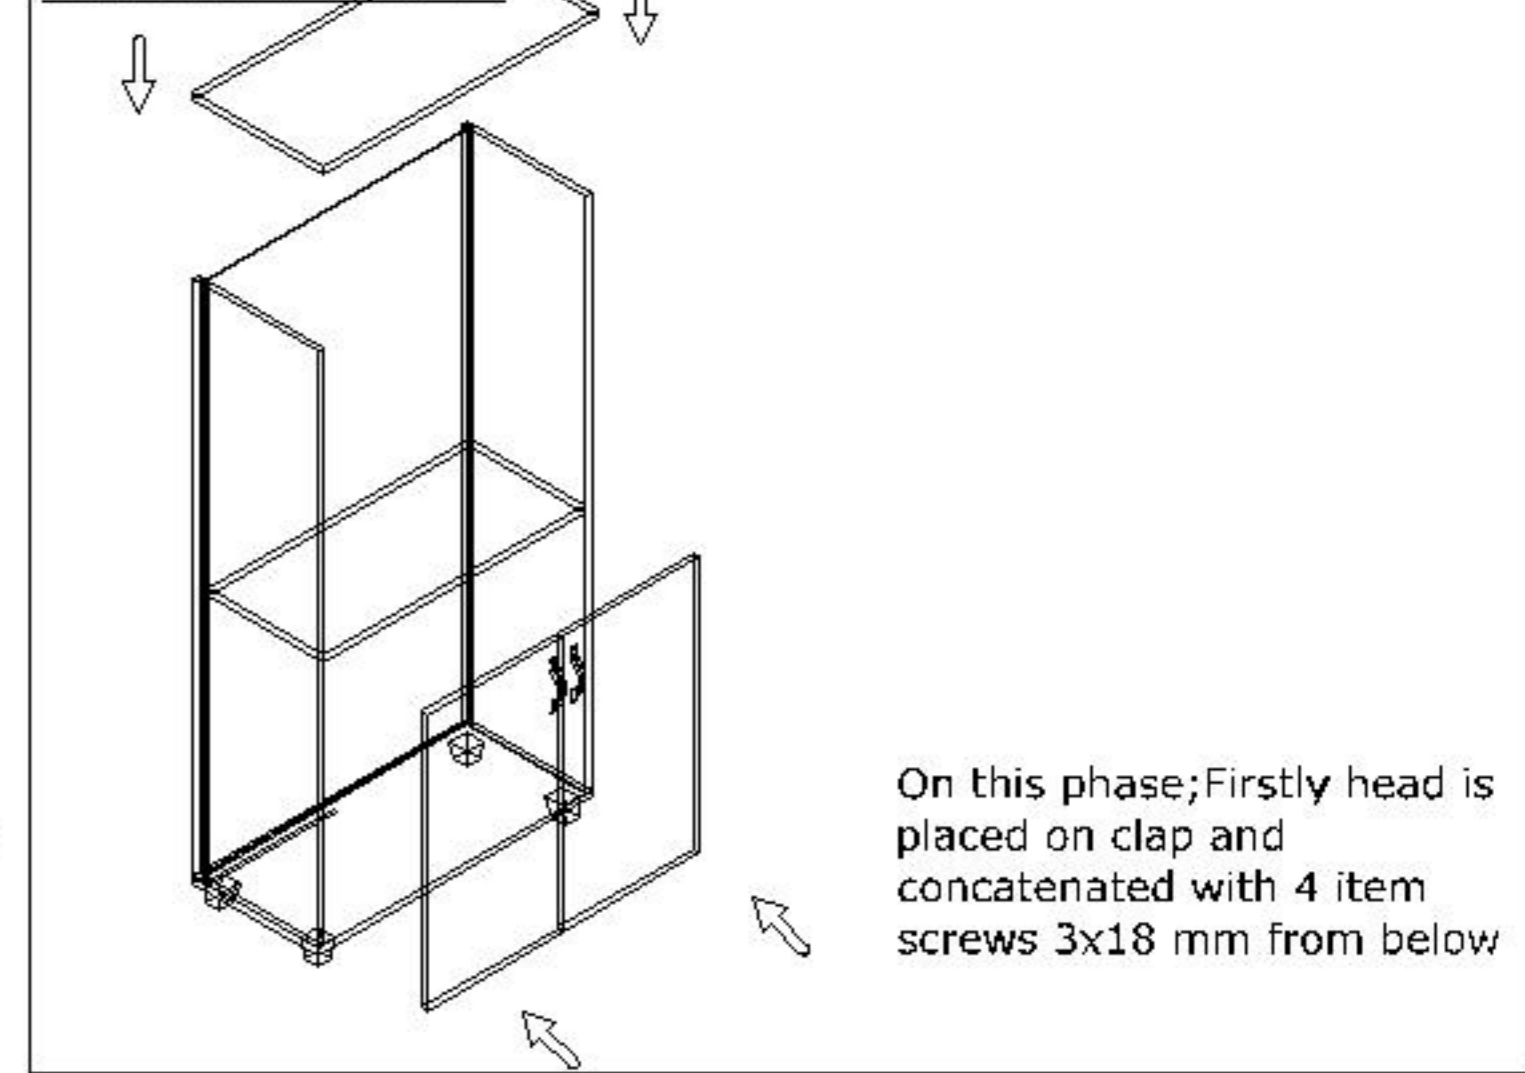

MOUNTING DIAGRAM

OVERALL PICTURE

FIRST PHASE

THIRD PHASE

SECOND PHASE

FOURTH PHASE

konfull
office furniture

PRODUCT CODE

DLP 800-121

Prepared by

DESCRIPTION

L:80 W:40 H:120

120 cm melamine cabine with half door

Designer: Kadir RENKLİBAY