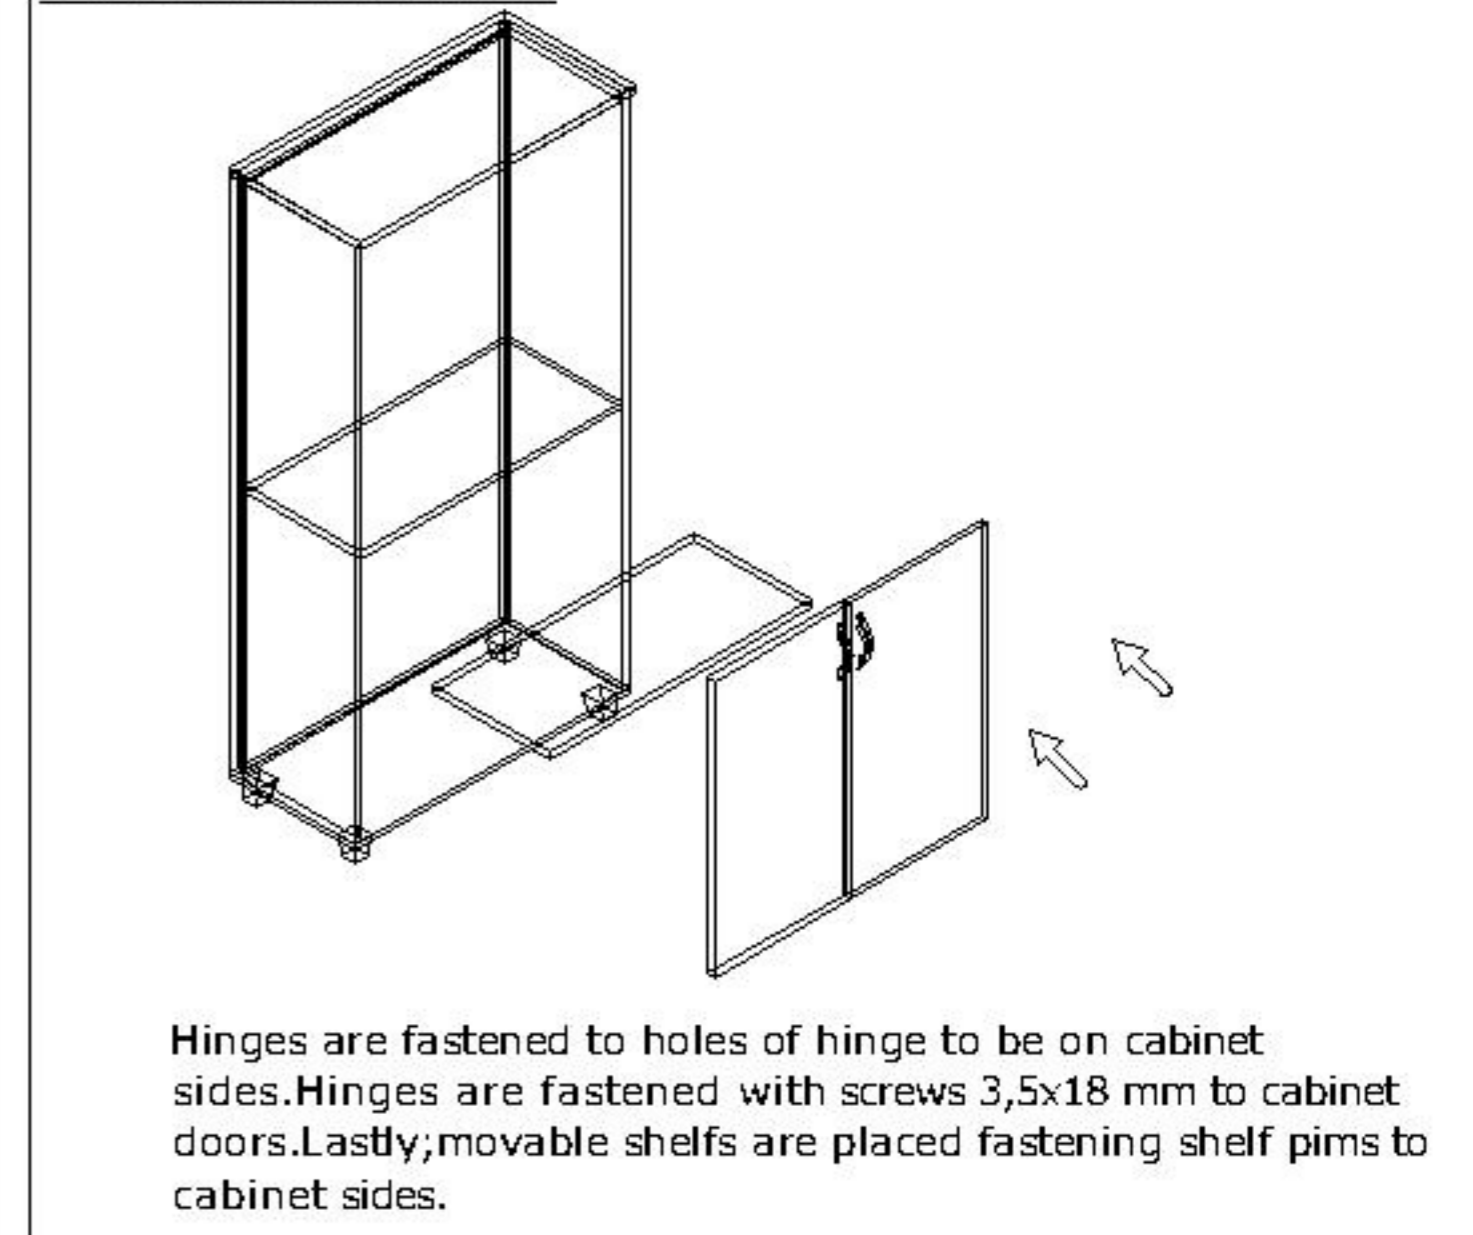

MOUNTING DIAGRAM

OVERALL PICTURE

FIRST PHASE

THIRD PHASE

SECOND PHASE

FOURTH PHASE

konfull
office furniture

PRODUCT CODE

DLP 800-121

Prepared by

DESCRIPTION

L:80 W:40 H:120

120 cm melamine cabine with half door

Designer: Kadir RENKLİBAY