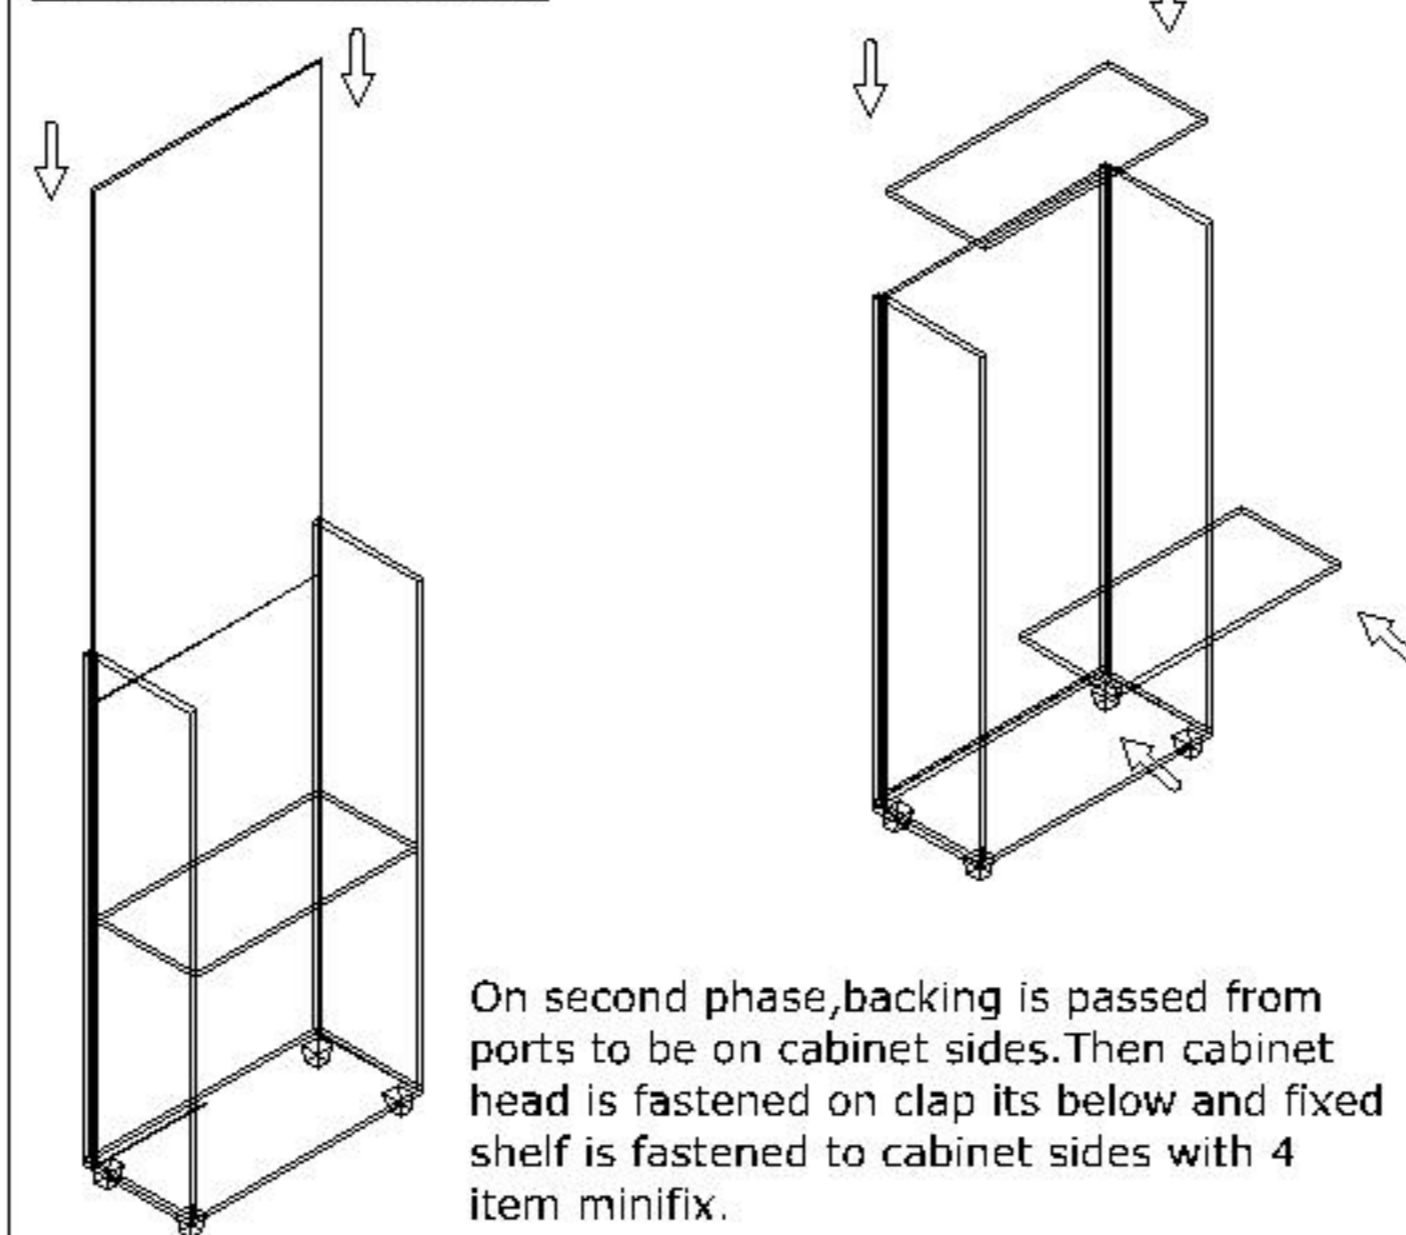

MOUNTING DIAGRAM

OVERALL PICTURE

FIRST PHASE

THIRD PHASE

SECOND PHASE

FOURTH PHASE

konfull
office furniture

PRODUCT CODE

DLP 800-121

Prepared by

DESCRIPTION

L:80 W:40 H:120

120 cm melamine cabine with half door

Designer: Kadir RENKLİBAY